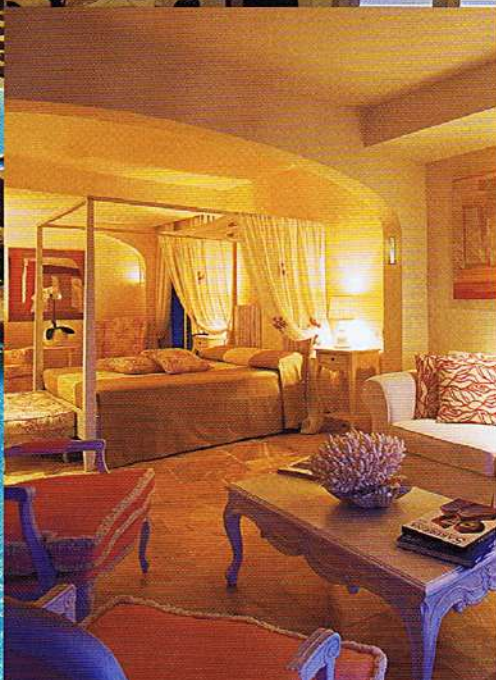

YCCS

MAGAZINE

YCCS MAGAZINE

NUMBER TEN

COLONNA PEVERO HOTEL
PORTO CERVO

your exclusive stay

THE LOCATION TRANSMITS
UNIQUE SENSATIONS

to those who love being surrounded by an exclusive atmosphere, elegance and whispered luxury. Set on a gently sloping hillside with breathtaking view over the Pevero Bay, where scents and colours create a magical sensation, the Colonna Pevero Hotel is truly a corner of pure paradise. Enjoy a warm and welcoming hospitality, that will turn your holiday into an unforgettable journey of gladness and harmony.