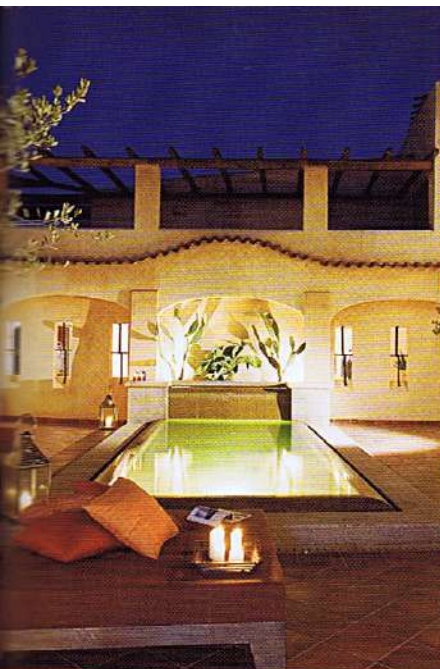

YCCS

MAGAZINE

YCCS MAGAZINE

NUMBER TEN

COLONNA PEVERO HOTEL
PORTO CERVO

your exclusive stay

THE LOCATION TRANSMITS
UNIQUE SENSATIONS

to those who love being surrounded by an exclusive atmosphere, elegance and whispered luxury. Set on a gently sloping hillside with breathtaking view over the Pevero Bay, where scents and colours create a magical sensation, the Colonna Pevero Hotel is truly a corner of pure paradise. Enjoy a warm and welcoming hospitality, that will turn your holiday into an unforgettable journey of gladness and harmony.