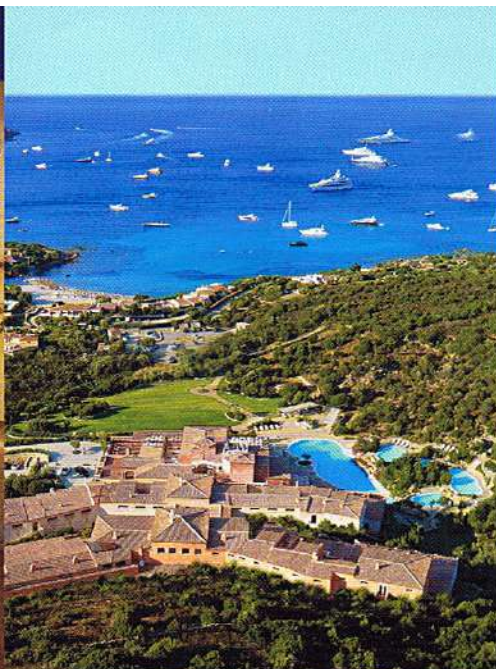

YCCS

MAGAZINE

YCCS MAGAZINE

NUMBER TEN

COLONNA PEVERO HOTEL
PORTO CERVO

your exclusive stay

THE LOCATION TRANSMITS
UNIQUE SENSATIONS

to those who love being surrounded by an exclusive atmosphere, elegance and whispered luxury. Set on a gently sloping hillside with breathtaking view over the Pevero Bay, where scents and colours create a magical sensation, the Colonna Pevero Hotel is truly a corner of pure paradise. Enjoy a warm and welcoming hospitality, that will turn your holiday into an unforgettable journey of gladness and harmony.