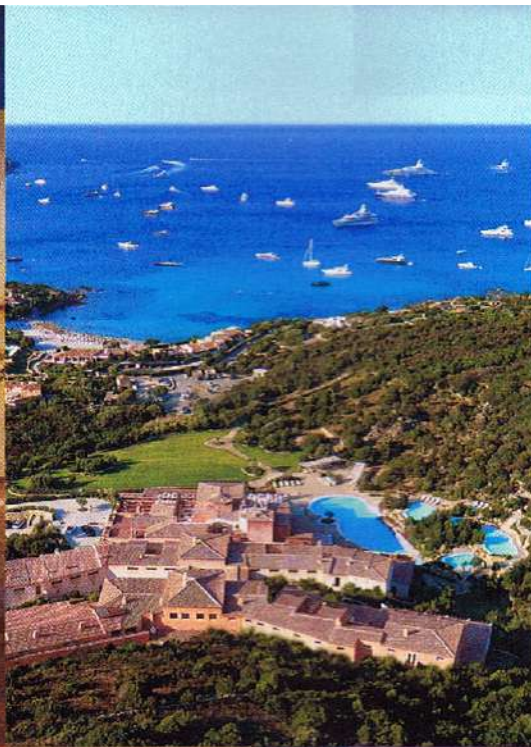

ANNO XXIII - NUMERO 5/6 - LUGLIO/AGOSTO 2016 - MENSILE - 6 EURO

golf

& turismo

golfeturismo.it

IN COLLABORAZIONE CON

sky **SPORT HD**

Disponibile su
App Store

TROON *chiama* RIO

COLONNA PEVERO HOTEL PORTO CERVO

your exclusive stay

THE LOCATION TRANSMITS
UNIQUE SENSATIONS
to those who love being surrounded by
an exclusive atmosphere, elegance
and whispered luxury. Set on a gently
sloping hillside with breathtaking view
over the Pevero Bay, where scents and
colours create a magical sensation, the
Colonna Pevero Hotel is truly a corner
of pure paradise. Enjoy a warm and
welcoming hospitality, that will turn your
holiday in an unforgettable journey of
gladness and harmony.