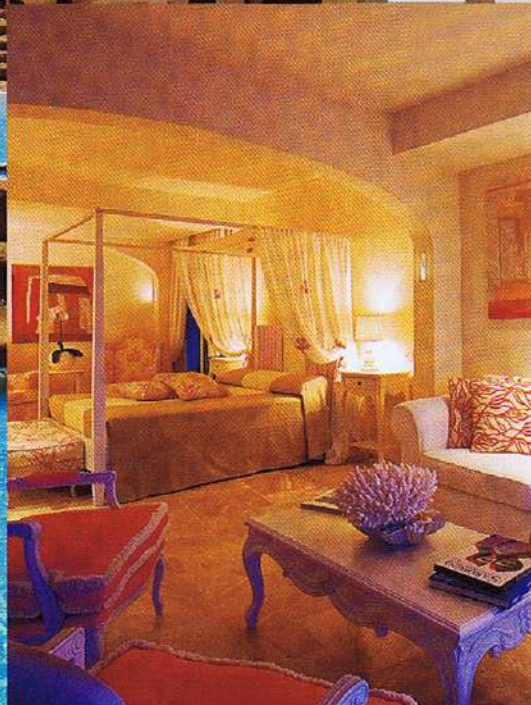

ANNO XXIII - NUMERO 5/6 - LUGLIO/AGOSTO 2016 - MENSILE - 6 EURO

golf

& turismo

golfeturismo.it

IN COLLABORAZIONE CON

sky **SPORT HD**

Disponibile su
App Store

TROON *chiama* RIO

COLONNA PEVERO HOTEL PORTO CERVO

your exclusive stay

THE LOCATION TRANSMITS
UNIQUE SENSATIONS
to those who love being surrounded by
an exclusive atmosphere, elegance
and whispered luxury. Set on a gently
sloping hillside with breathtaking view
over the Pevero Bay, where scents and
colours create a magical sensation, the
Colonna Pevero Hotel is truly a corner
of pure paradise. Enjoy a warm and
welcoming hospitality, that will turn your
holiday in an unforgettable journey of
gladness and harmony.