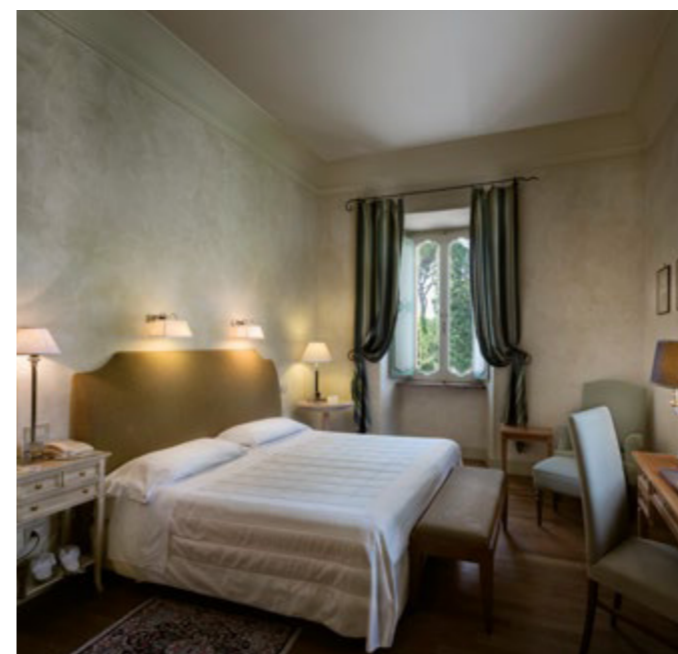

The 48 elegant guest rooms, decorated with the period furniture, frescoes, drapery and exquisite fabrics, were designed to blend the allure of an historic residence with all the modern comforts.

Posta Donini 1579 | UNA Esperienze