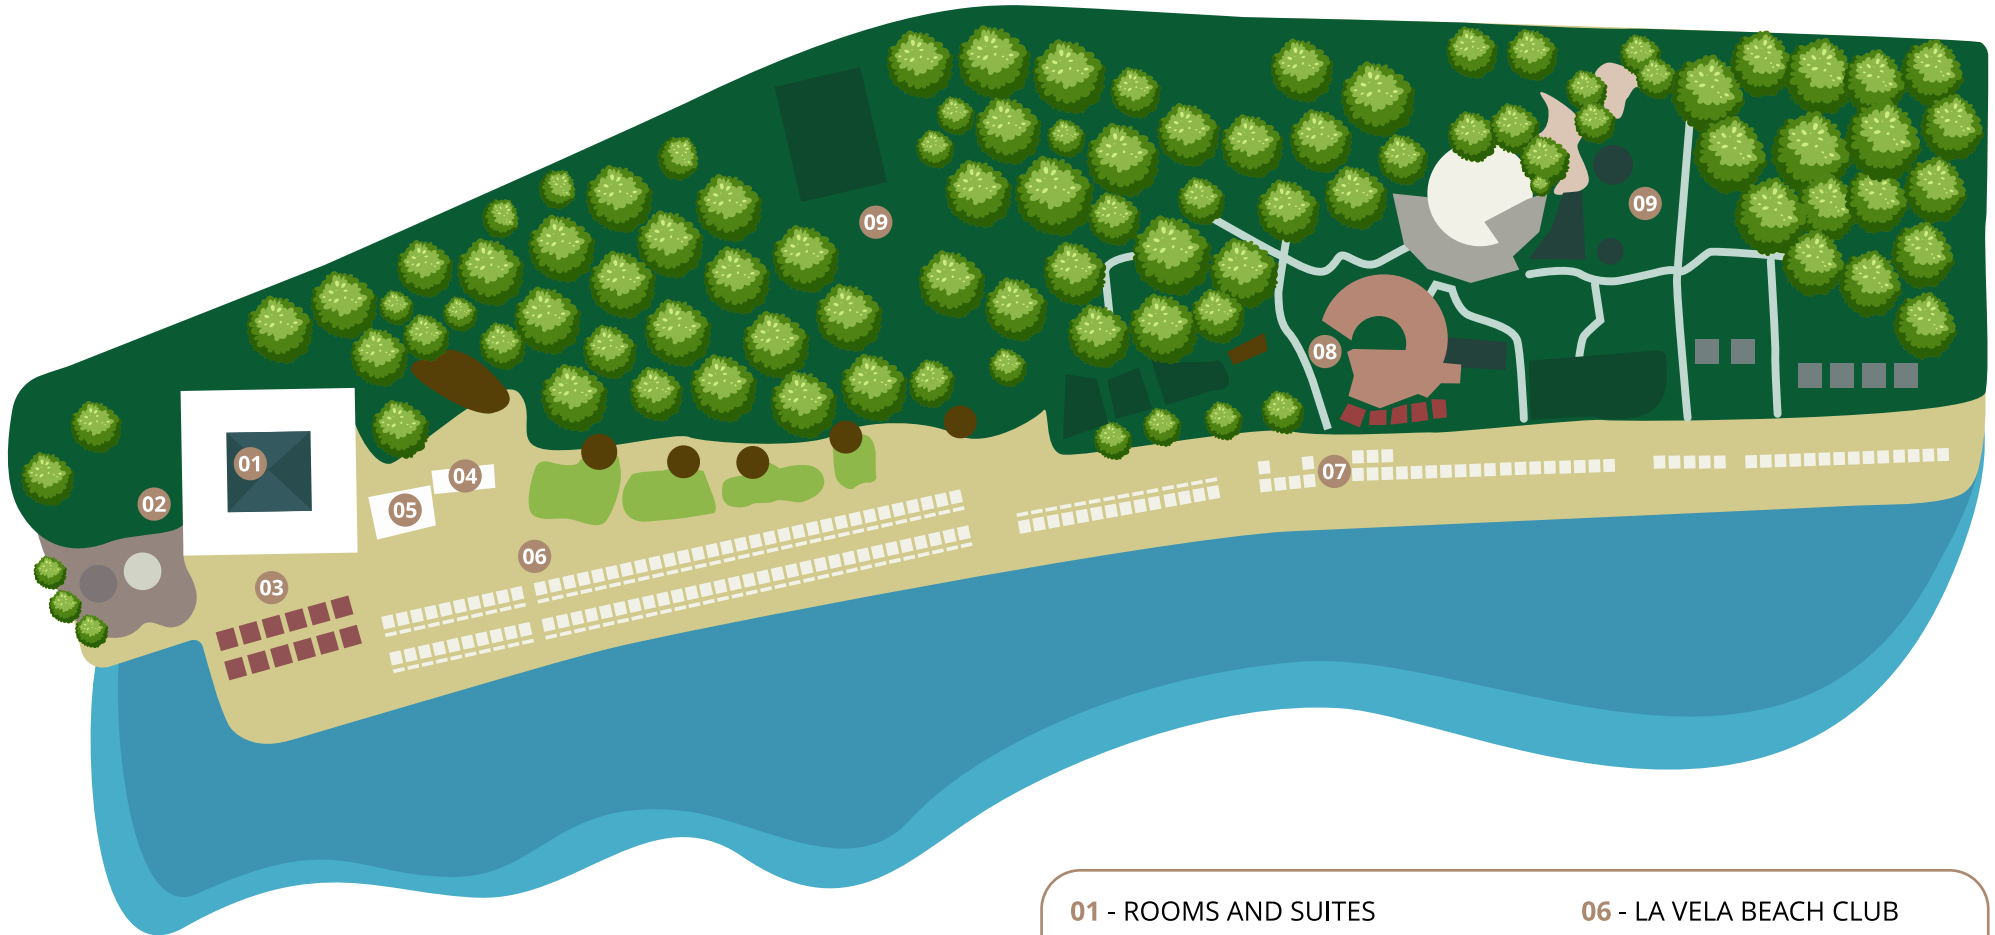

CALA BEACH RESORT

PUNTA ALA, TUSCANY

Resort Map

- 01 - ROOMS AND SUITES
- 02 - VISTAMARE RESTAURANT
- 03 - CABANAS PRIVATE BEACH
- 04 - LA VELA BAR AND RESTAURANT
- 05 - LA VELA SPA & FITNESS
- 06 - LA VELA BEACH CLUB
- 07 - ALLELUJA BEACH
- 08 - LA SPIAGGIA RESTAURANT
- 09 - RELAX AREAS