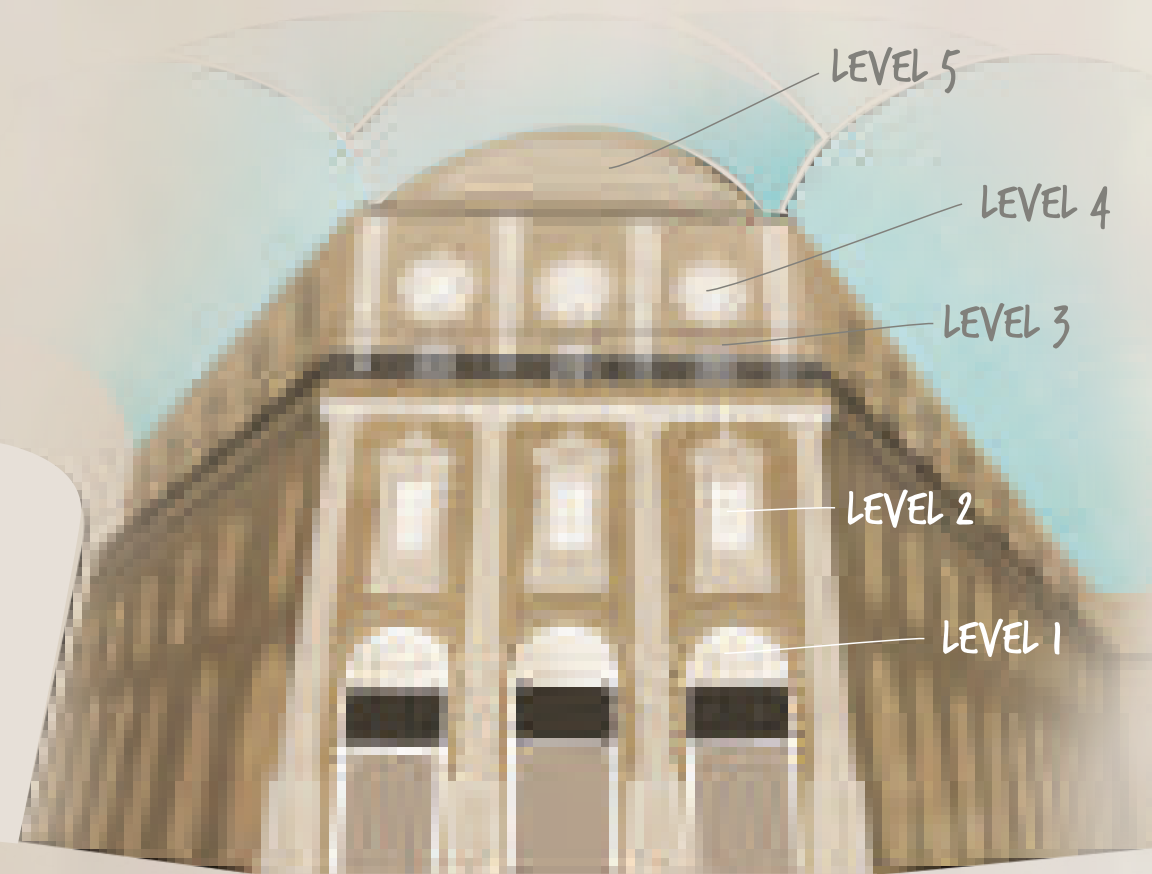

◆ GALLERIA VIK MILANO ◆

MI LA NO MAP

Milan Airport
(Malpensa)
50 min car ride

Linate Airport
20 min car ride

PROPERTY MAP

GROUND FLOOR | GALERIA VITTORIO EMANUELE

LEVEL 4

LEVEL 5

LEVEL 3

LEVEL 2

LEVEL 1

VIKISSIMO RESTAURANT

GROUND FLOOR

AMADEUS YX MILTHE
SABRE YX 112077
GALILEO/APOLLO YX 85492
WORLDSPAN YX MILTH
PEGS ADS YX 77851
TRAVELWEB YX 77851

RESERVATIONS@GALLERIAVIKMILANO.COM