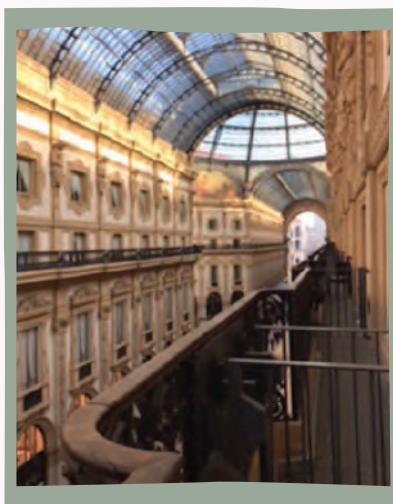

PROPERTY MAP

LEVEL 4

LEVEL 5

LEVEL 3

LEVEL 2

LEVEL 1

VIKISSIMO RESTAURANT

GROUND FLOOR