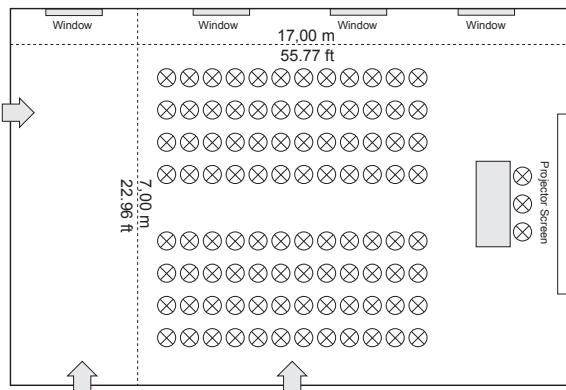

GRAND HOTEL BRISTOL

P O R T O F I N O C O A S T

* * * * *

Meeting Rooms

★ ART GALLERY ROOM ★

AREA (m ² / ft ²)	LENGTH X WIDTH (mt / ft)	HEIGHT (mt / ft)	Boardroom 	School 	U-Shape 	Round Tables 	Theater 	Cocktail
80 m² 861.113 ft²	13 x 8 m 42.65 x 26.24 ft	2,38 m 7.48 ft	30	10	30	20	40	60

Meeting Rooms

★ PORTOFINO ROOM ★

AREA (m ² / ft ²)	LENGTH X WIDTH (mt / ft)	HEIGHT (mt / ft)	Boardroom 	School 	U-Shape 	Round Tables 	Theater 	Cocktail
130 m² 1.291,67 ft²	17 x 7 m 55.77 x 22.96 ft	2,20 m 7,22 ft	60	70	60	65	120	100