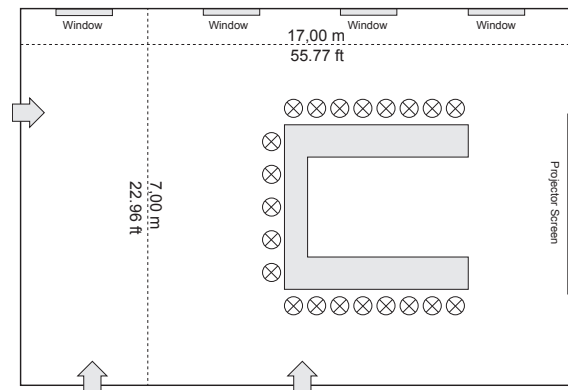

GRAND HOTEL BRISTOL

P O R T O F I N O C O A S T

* * * * *

Meeting Rooms

★ ART GALLERY ROOM ★

AREA (m ² / ft ²)	LENGTH X WIDTH (mt / ft)	HEIGHT (mt / ft)	Boardroom 	School 	U-Shape 	Round Tables 	Theater 	Cocktail
80 m² 861.113 ft²	13 x 8 m 42.65 x 26.24 ft	2,38 m 7.48 ft	30	10	30	20	40	60

Meeting Rooms

★ PORTOFINO ROOM ★

AREA (m ² / ft ²)	LENGTH X WIDTH (mt / ft)	HEIGHT (mt / ft)	Boardroom 	School 	U-Shape 	Round Tables 	Theater 	Cocktail
130 m² 1.291,67 ft²	17 x 7 m 55.77 x 22.96 ft	2,20 m 7,22 ft	60	70	60	65	120	100