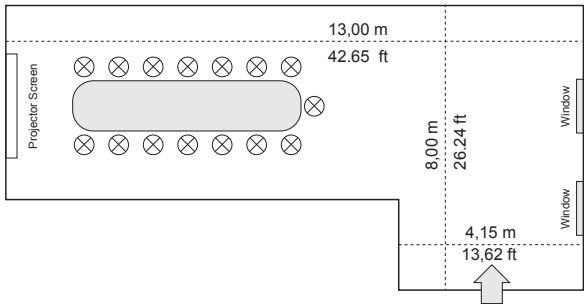

GRAND HOTEL BRISTOL

P O R T O F I N O C O A S T

* * * * *

Meeting Rooms

★ ART GALLERY ROOM ★

AREA (m ² / ft ²)	LENGTH X WIDTH (mt / ft)	HEIGHT (mt / ft)	Boardroom 	School 	U-Shape 	Round Tables 	Theater 	Cocktail
80 m² 861.113 ft²	13 x 8 m 42.65 x 26.24 ft	2,38 m 7.48 ft	30	10	30	20	40	60

Meeting Rooms

★ PORTOFINO ROOM ★

AREA (m ² / ft ²)	LENGTH X WIDTH (mt / ft)	HEIGHT (mt / ft)	Boardroom 	School 	U-Shape 	Round Tables 	Theater 	Cocktail
130 m² 1.291,67 ft²	17 x 7 m 55.77 x 22.96 ft	2,20 m 7,22 ft	60	70	60	65	120	100