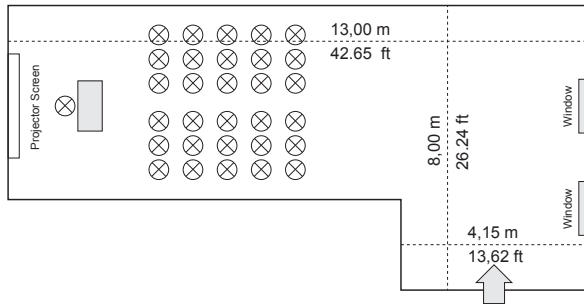

GRAND HOTEL BRISTOL

P O R T O F I N O C O A S T

* * * * *

Meeting Rooms

★ ART GALLERY ROOM ★

AREA (m ² / ft ²)	LENGTH X WIDTH (mt / ft)	HEIGHT (mt / ft)	Boardroom 	School 	U-Shape 	Round Tables 	Theater 	Cocktail
80 m² 861.113 ft²	13 x 8 m 42.65 x 26.24 ft	2,38 m 7.48 ft	30	10	30	20	40	60

Meeting Rooms

★ PORTOFINO ROOM ★

AREA (m ² / ft ²)	LENGTH X WIDTH (mt / ft)	HEIGHT (mt / ft)	Boardroom 	School 	U-Shape 	Round Tables 	Theater 	Cocktail
130 m² 1.291,67 ft²	17 x 7 m 55.77 x 22.96 ft	2,20 m 7,22 ft	60	70	60	65	120	100