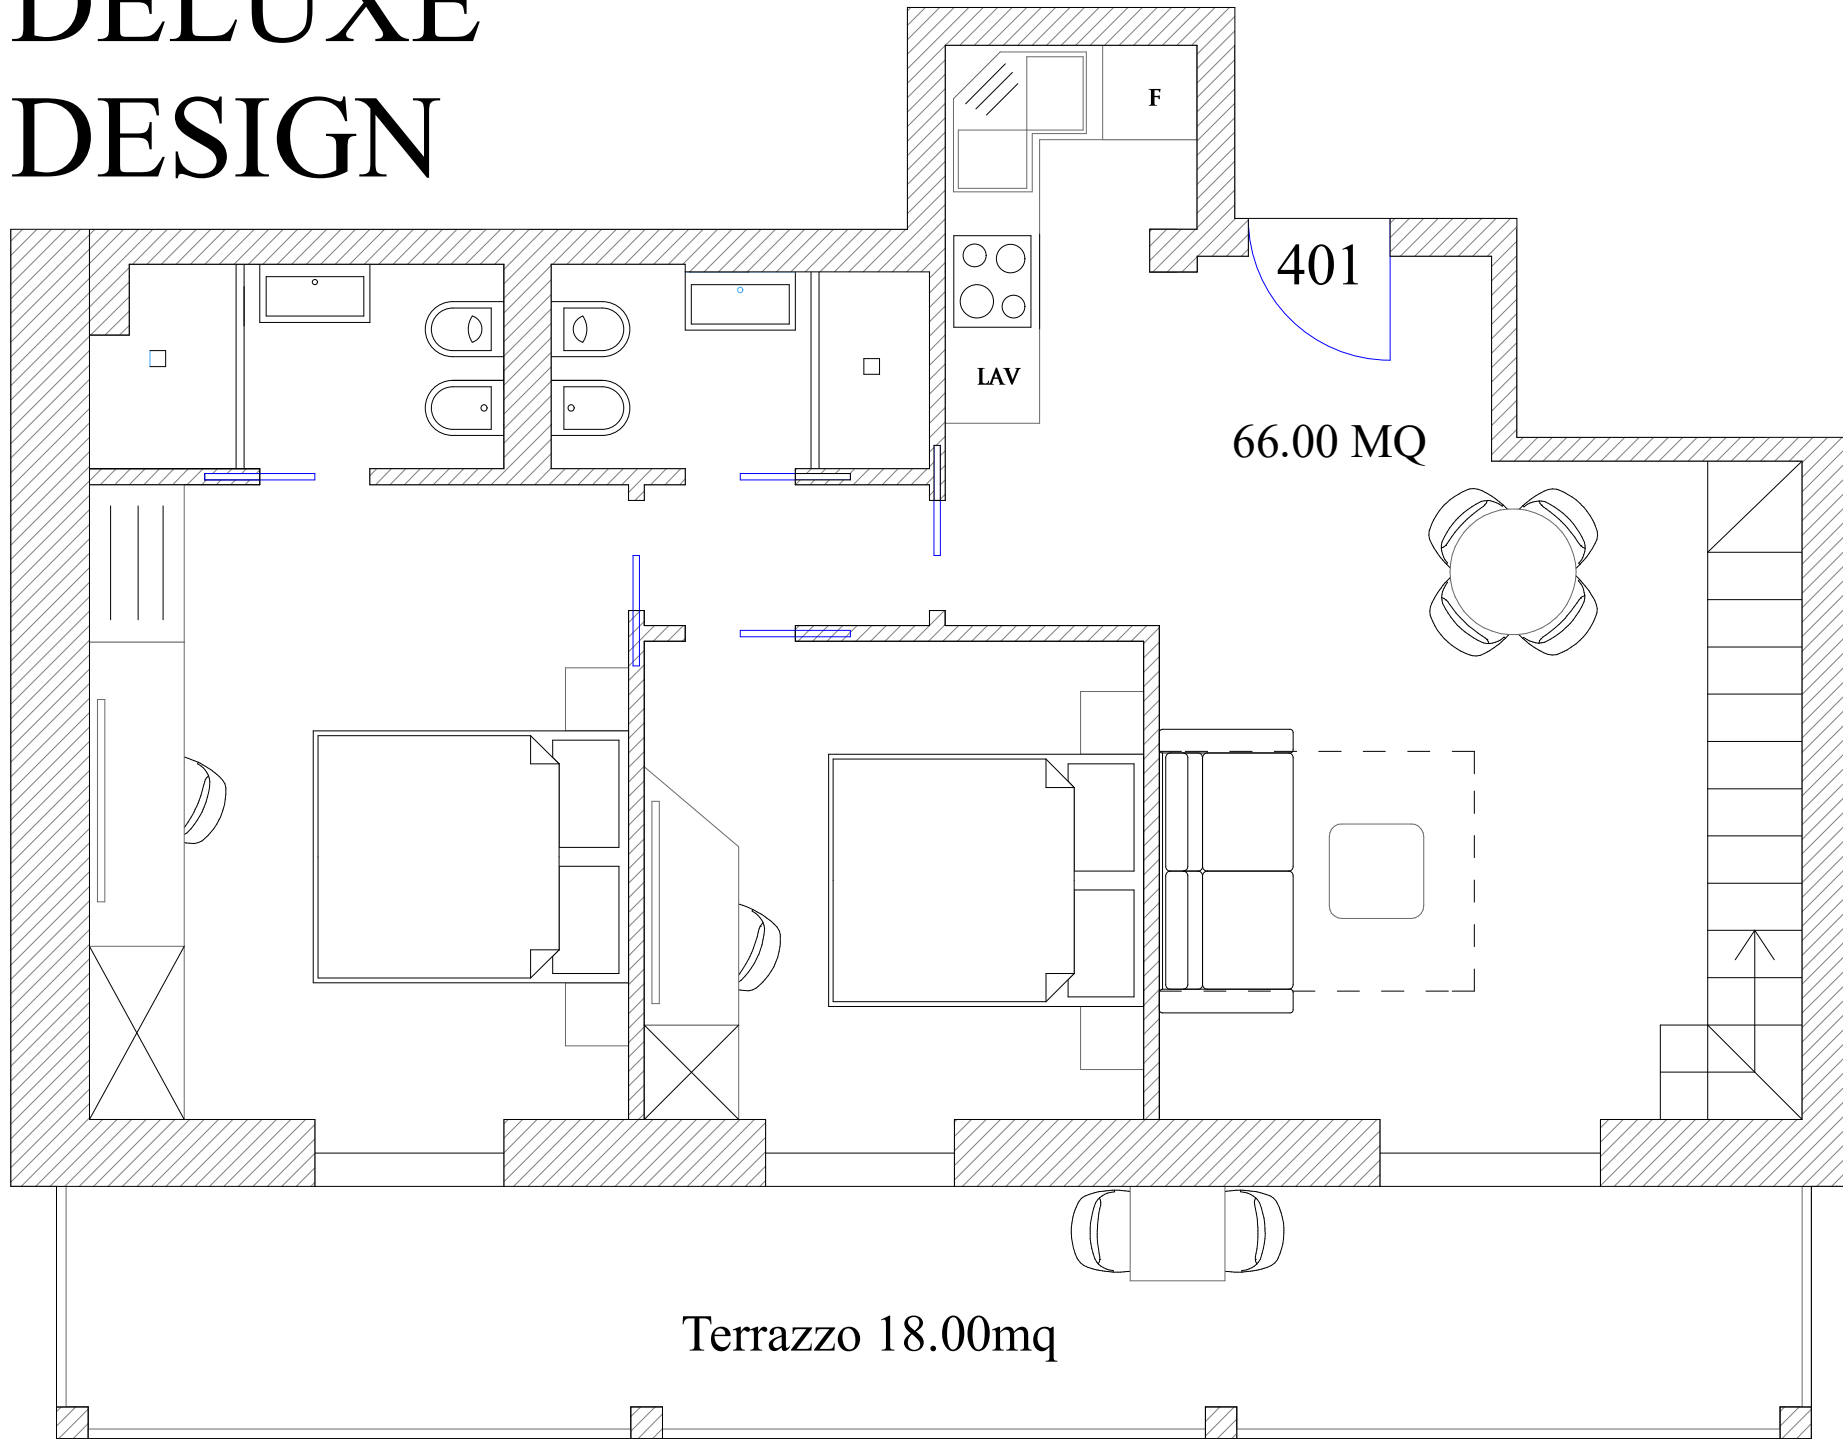

# DELUXE DESIGN

# DELUXE DESIGN

**DELUXE  
DESIGN**

Terrazza 63.00 mq

402

**DELUXE  
DESIGN**