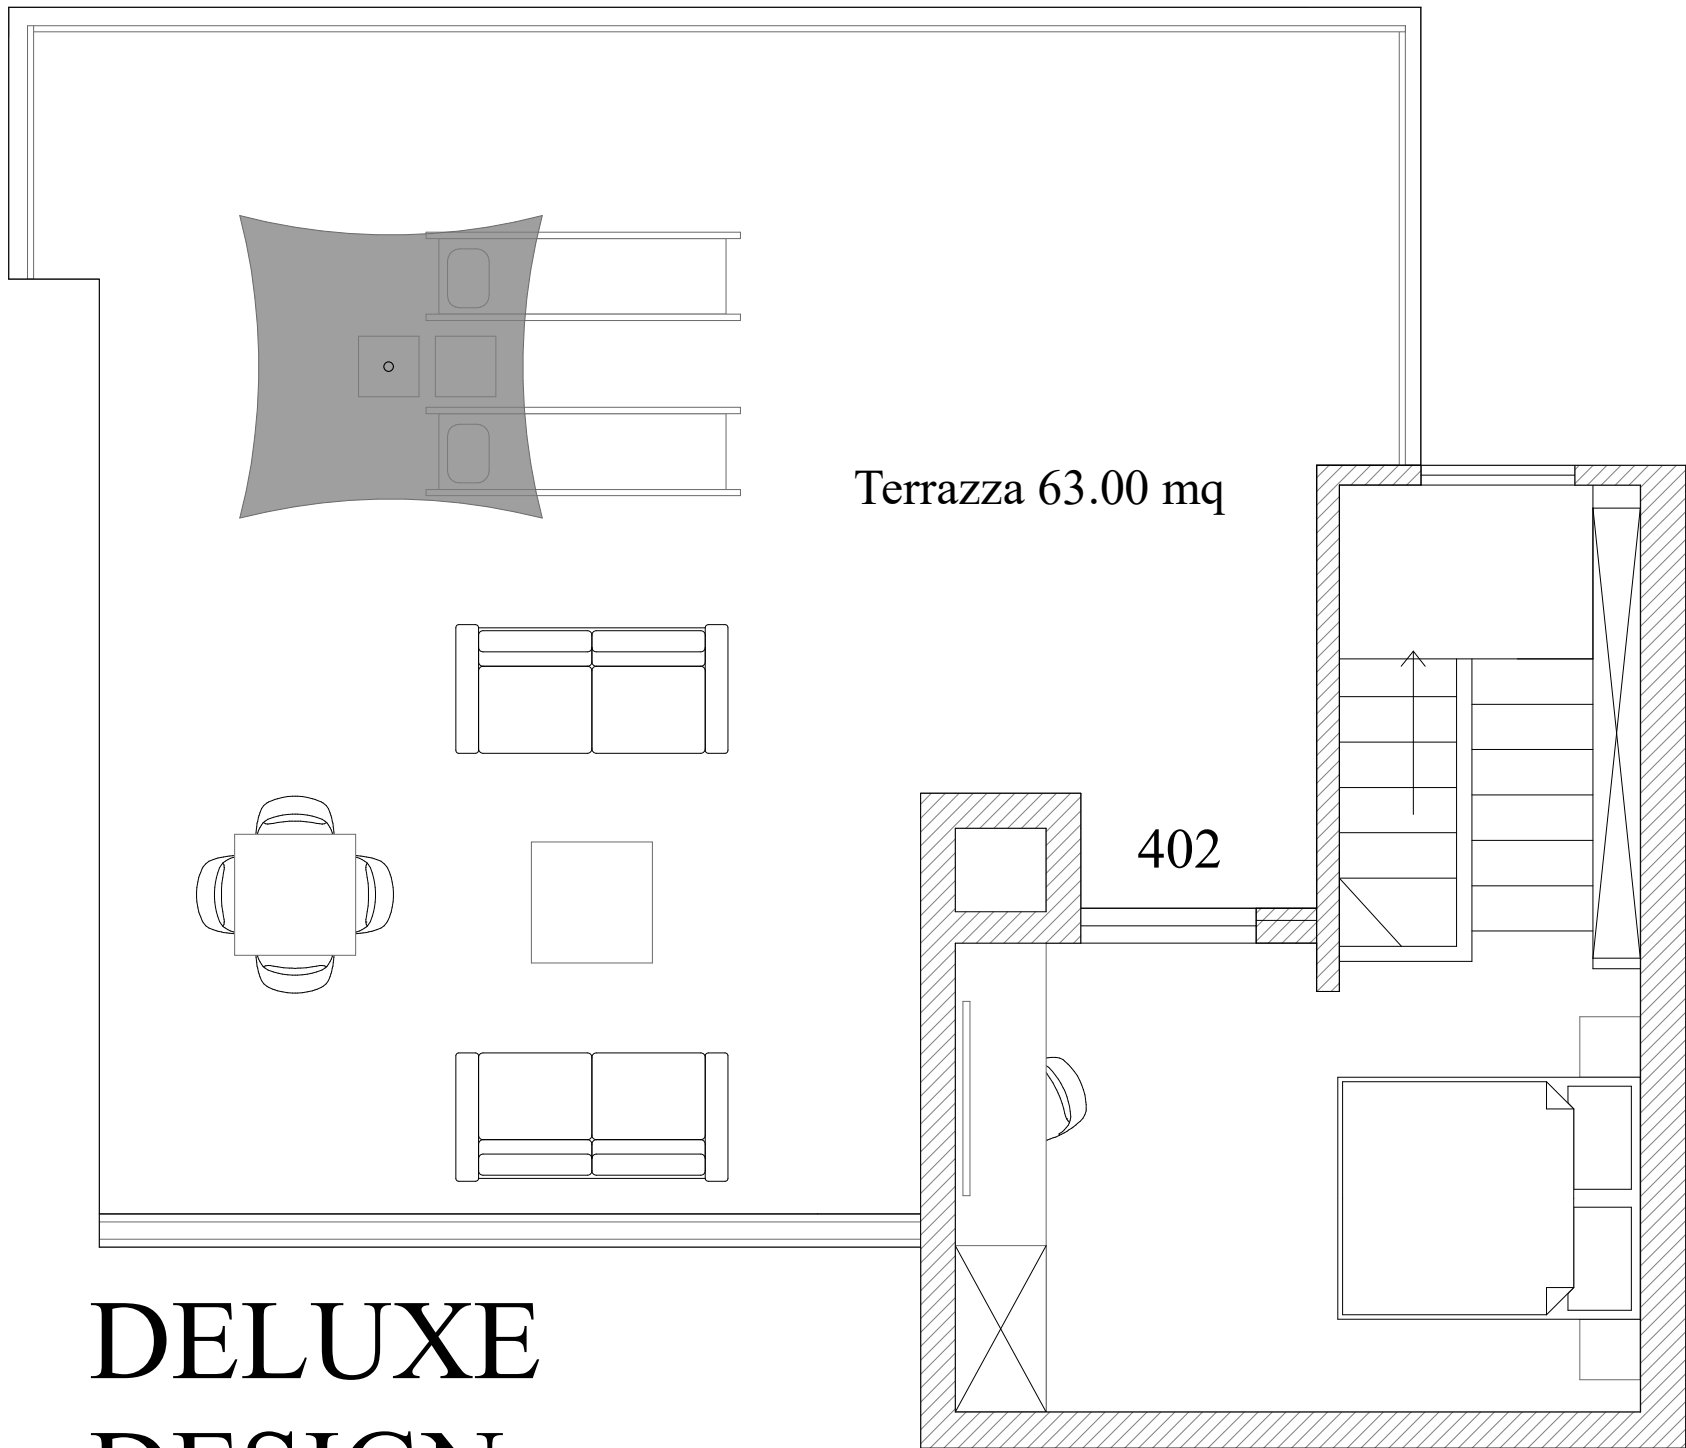

# DELUXE DESIGN

# DELUXE DESIGN

**DELUXE  
DESIGN**

Terrazza 63.00 mq

402

**DELUXE  
DESIGN**