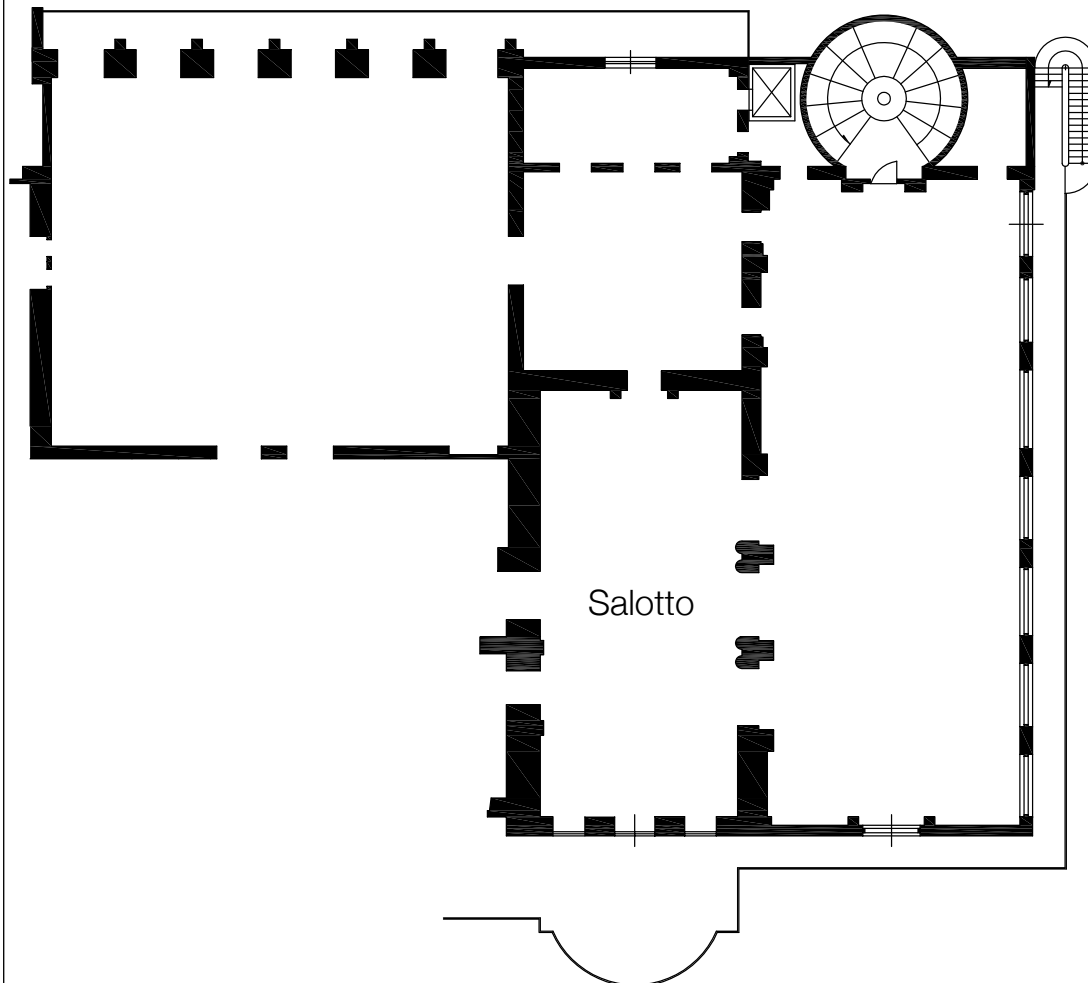

GRAND HOTEL
PALAZZO DELLA FONTE

SALOTTO

Dimensions	
Length	19.51 mt - 64 ft
Width	9.80 mt - 32.15 ft
Height	5.44 mt - 17.85 ft
Area	191 m ² - 2,056 ft ²

Capacity	
Theatre	-
Classroom	-
Cabaret	-
Boardroom	-
U-shape	-
Banquet	-
Cocktail/Reception	200