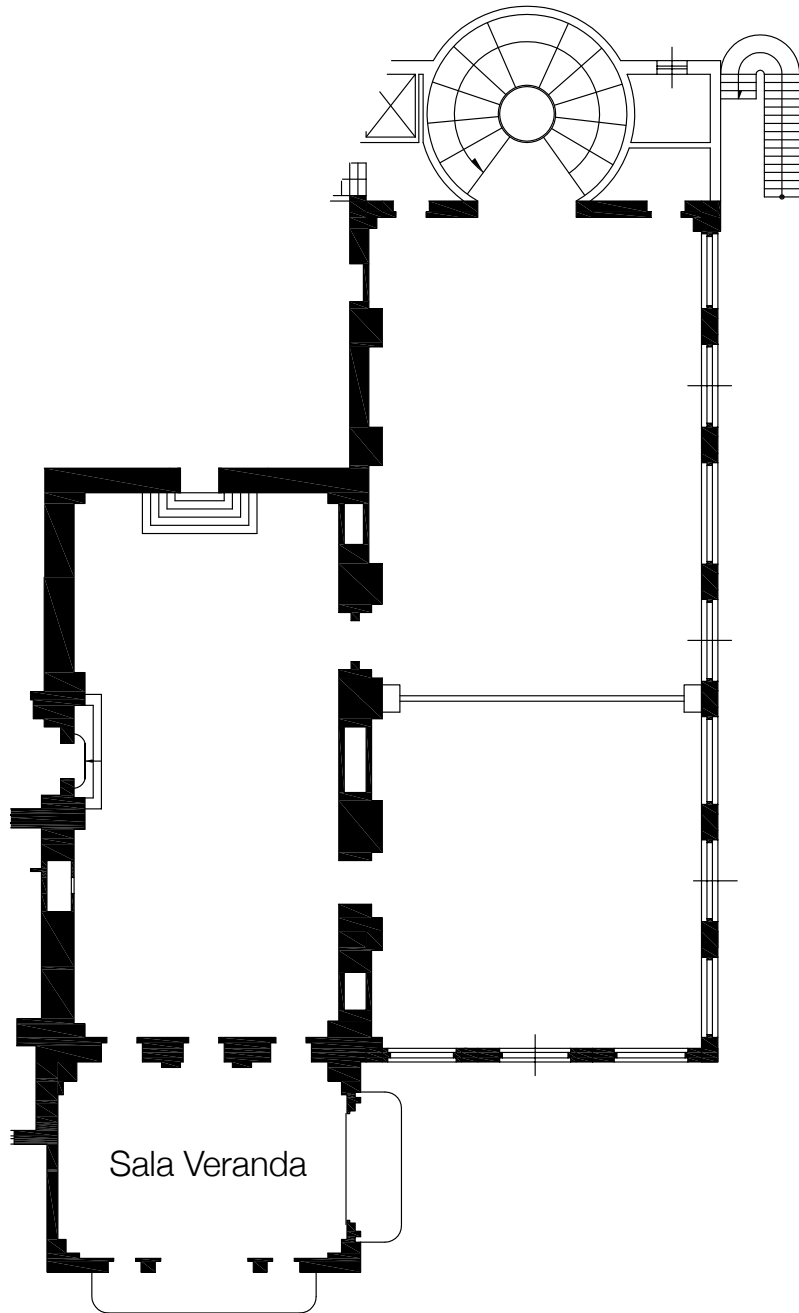

GRAND HOTEL  
PALAZZO DELLA FONTE

SALA VERANDA

Dimensions	
Length	6.46 mt - 21.19 ft
Width	10.75 mt - 35.27 ft
Height	3.14 mt - 10.30 ft
Area	70 m <sup>2</sup> - 753 ft <sup>2</sup>

Capacity	
Theatre	40
Classroom	30
Cabaret	25
Boardroom	25
U-shape	20
Banquet	-
Cocktail/Reception	-