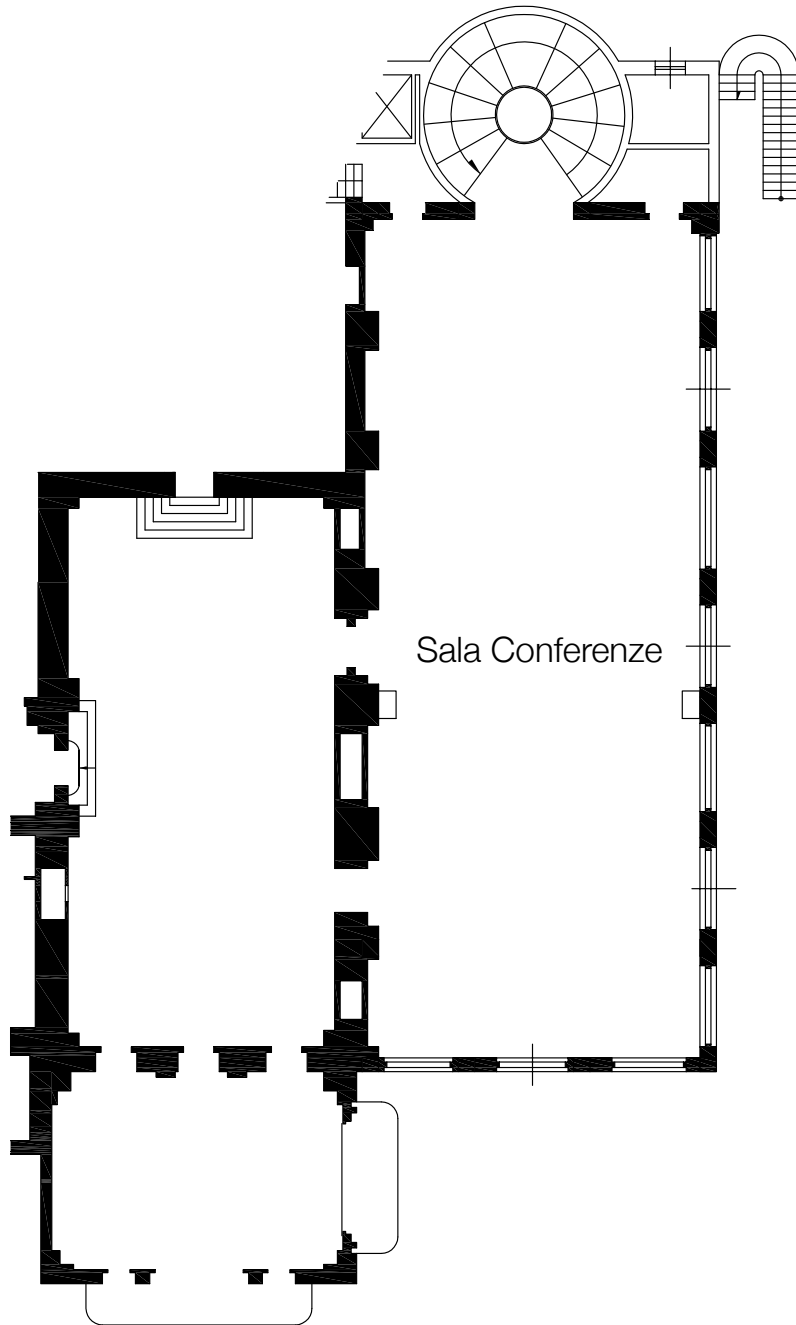

GRAND HOTEL
PALAZZO DELLA FONTE

SALA CONFERENZE

| Dimensions | |
|------------|--|
| Length | 29.18 mt - 95.73 ft |
| Width | 11.35 mt - 37.24 ft |
| Height | 3.30 mt - 10.83 ft |
| Area | 362 m ² - 3,896 ft ² |

| Capacity | |
|--------------------|-----|
| Theatre | 432 |
| Classroom | 200 |
| Cabaret | 150 |
| Boardroom | 90 |
| U-shape | 80 |
| Banquet | - |
| Cocktail/Reception | - |