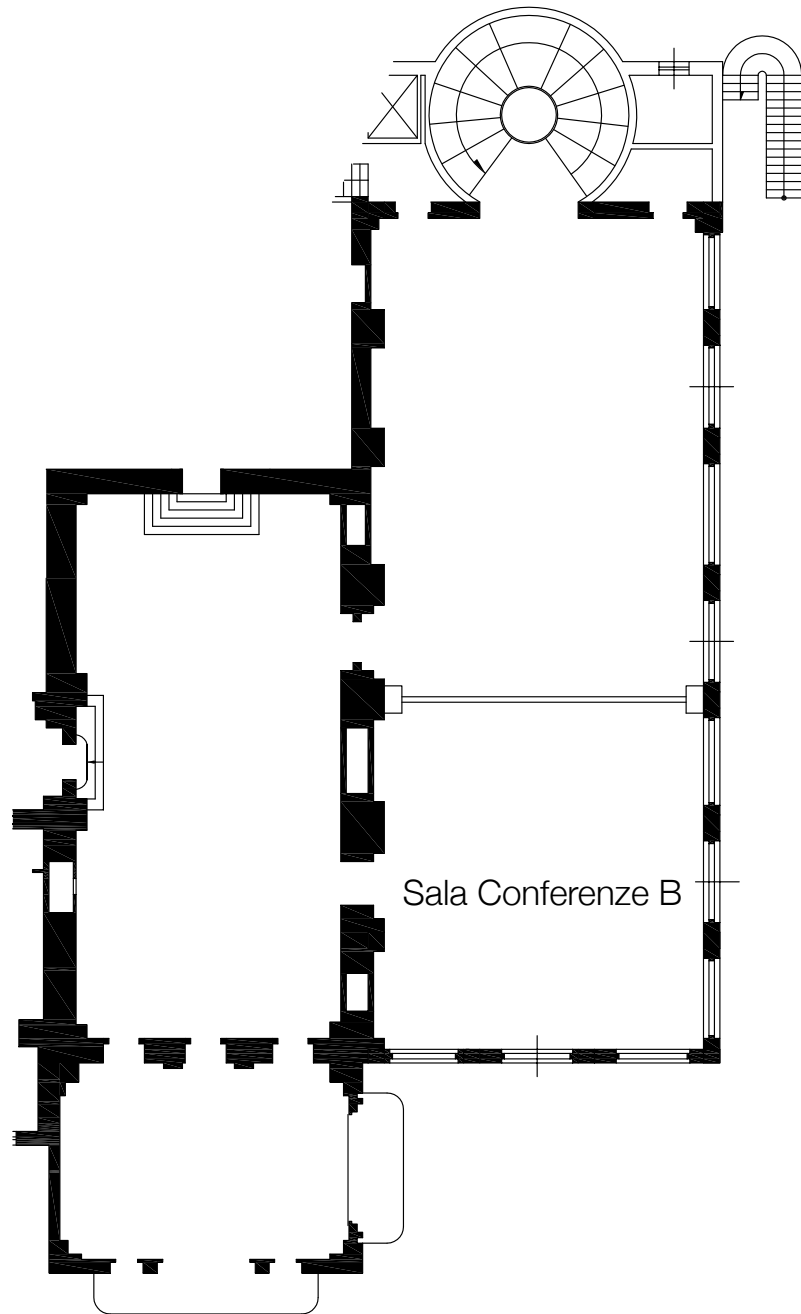

GRAND HOTEL
PALAZZO DELLA FONTE

SALA CONFERENZE B

Dimensions	
Length	11.62 mt - 38.12 ft
Width	11.35 mt - 37.24 ft
Height	3.30 mt - 10.83 ft
Area	132 m ² - 1,420 ft ²

Capacity	
Theatre	150
Classroom	50
Cabaret	50
Boardroom	30
U-shape	30
Banquet	-
Cocktail/Reception	-